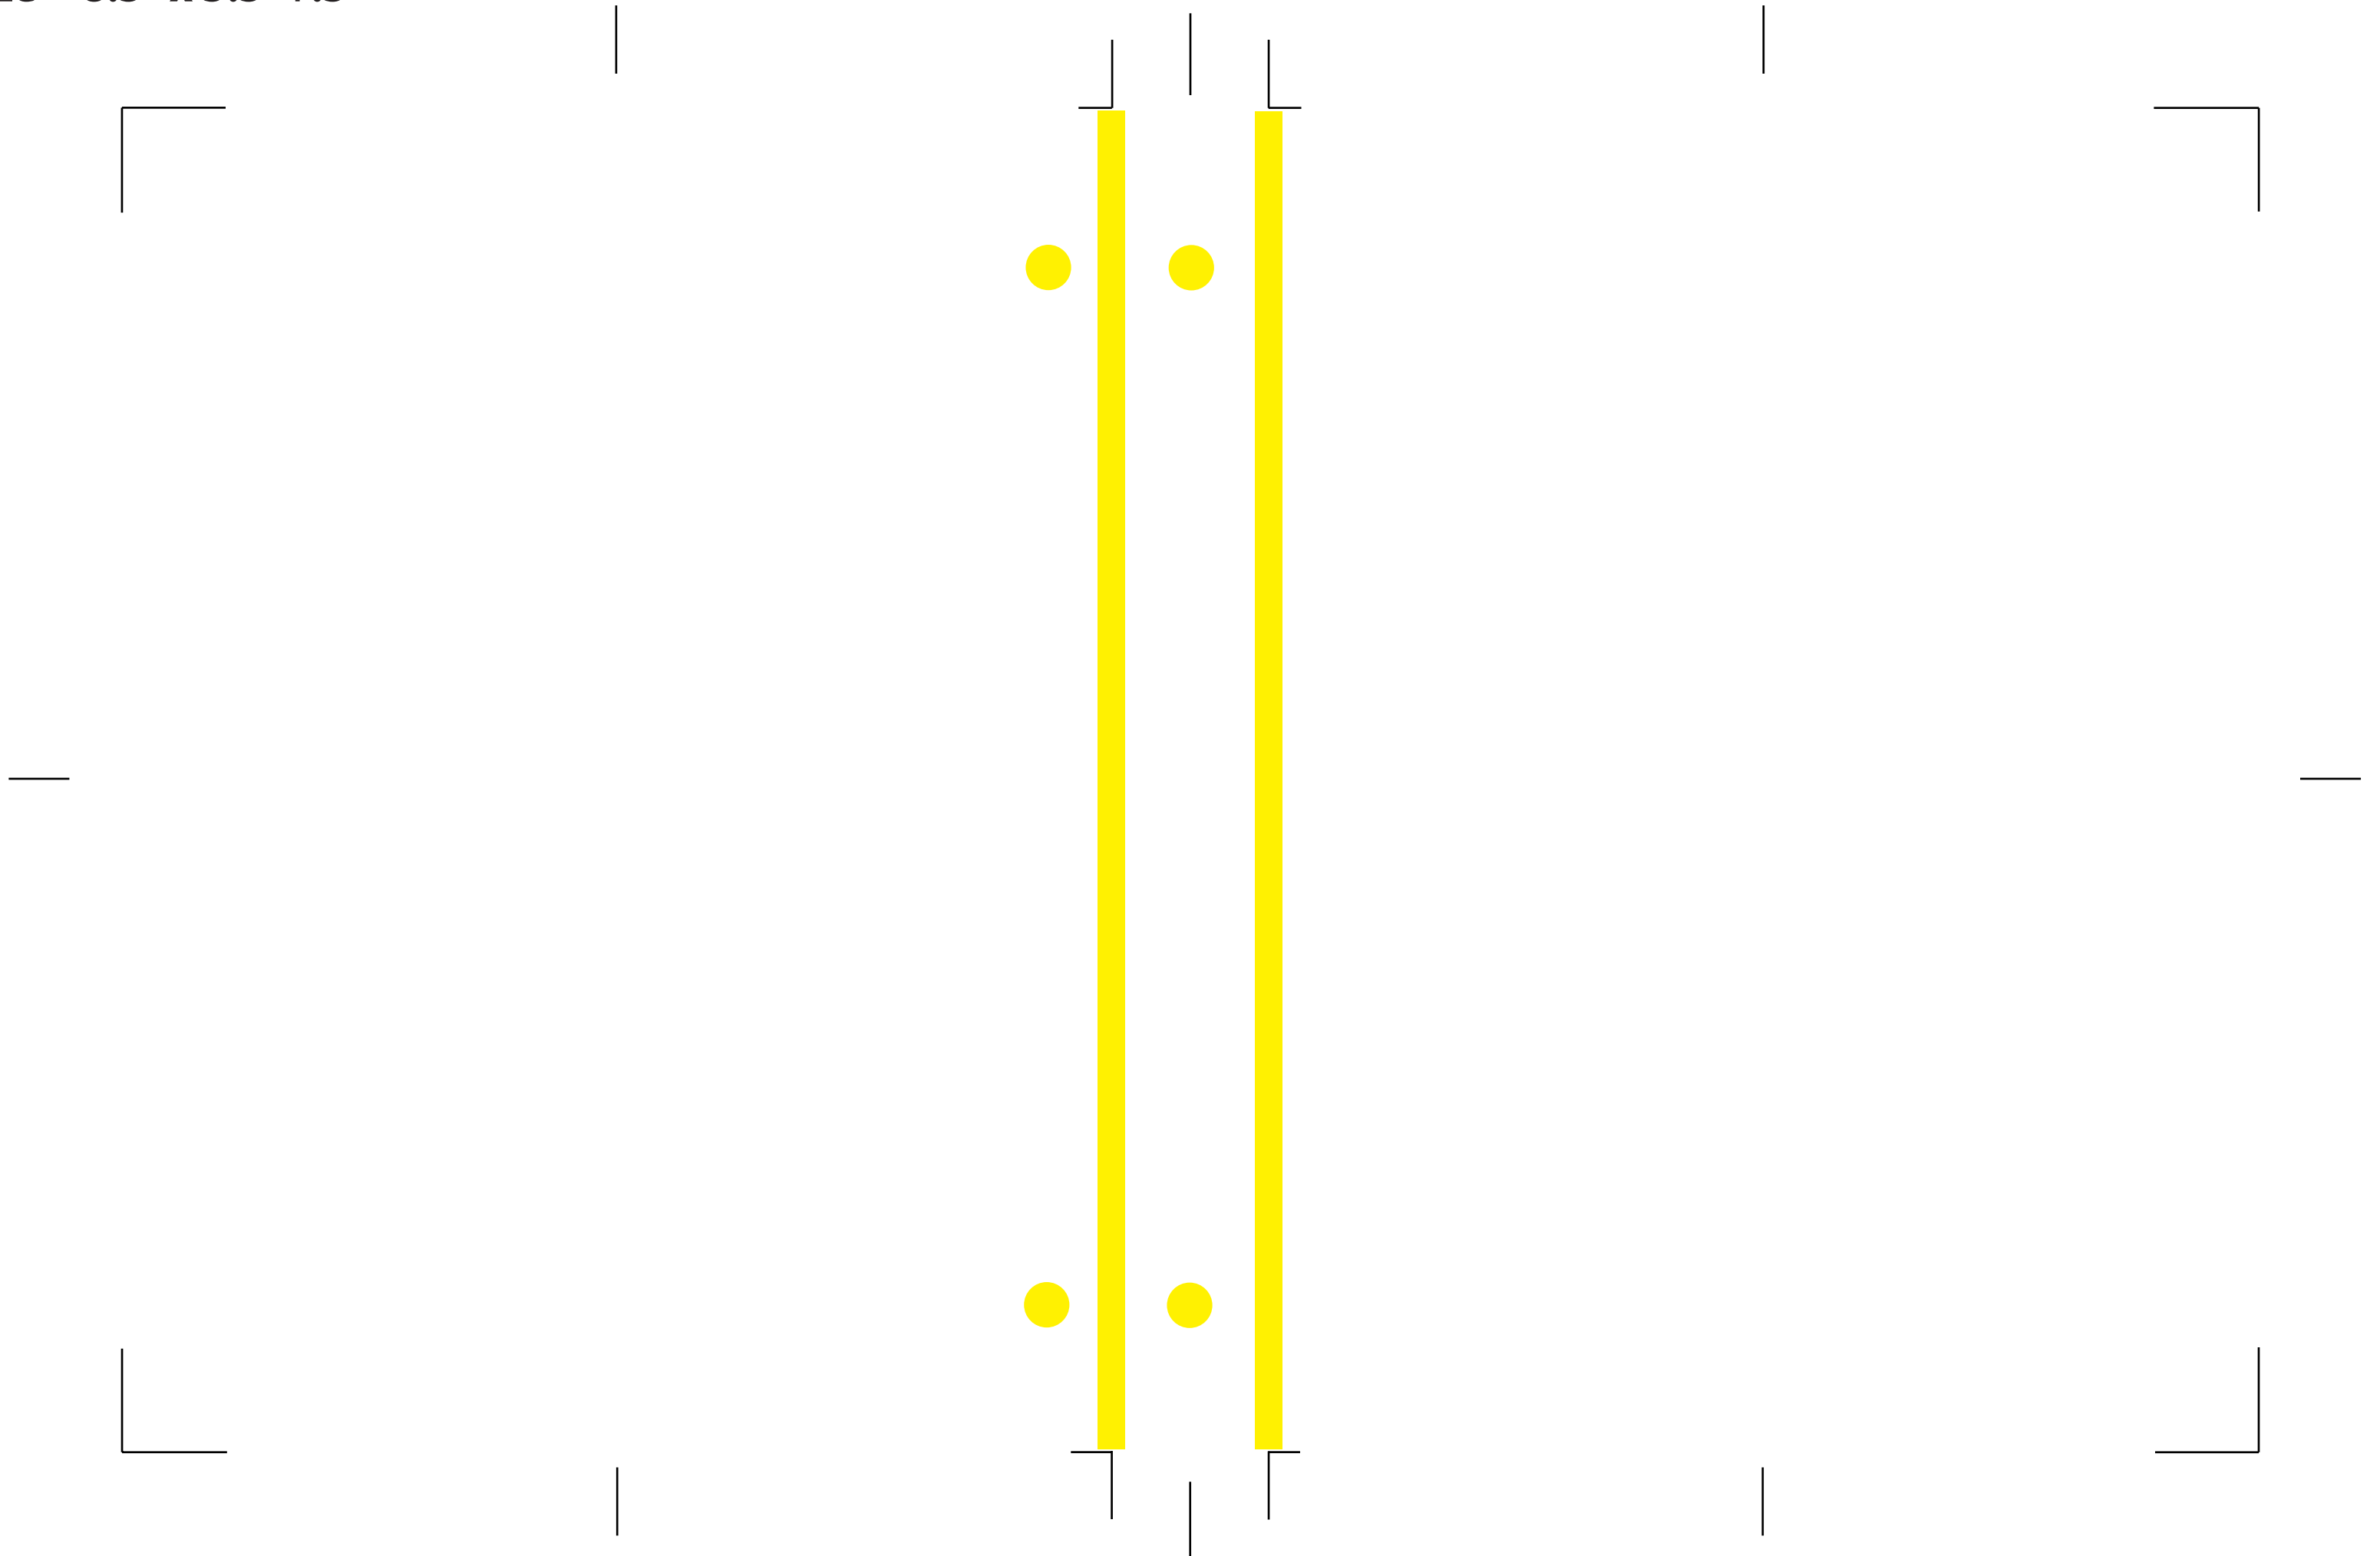

.75" Poly Binder-Round Ring
Sheet size = 8.5" x 5.5" + .5"

spine = 1 1/16"

9 1/8" in height x 14 1/2" in total length

Do Not place art in yellow areas