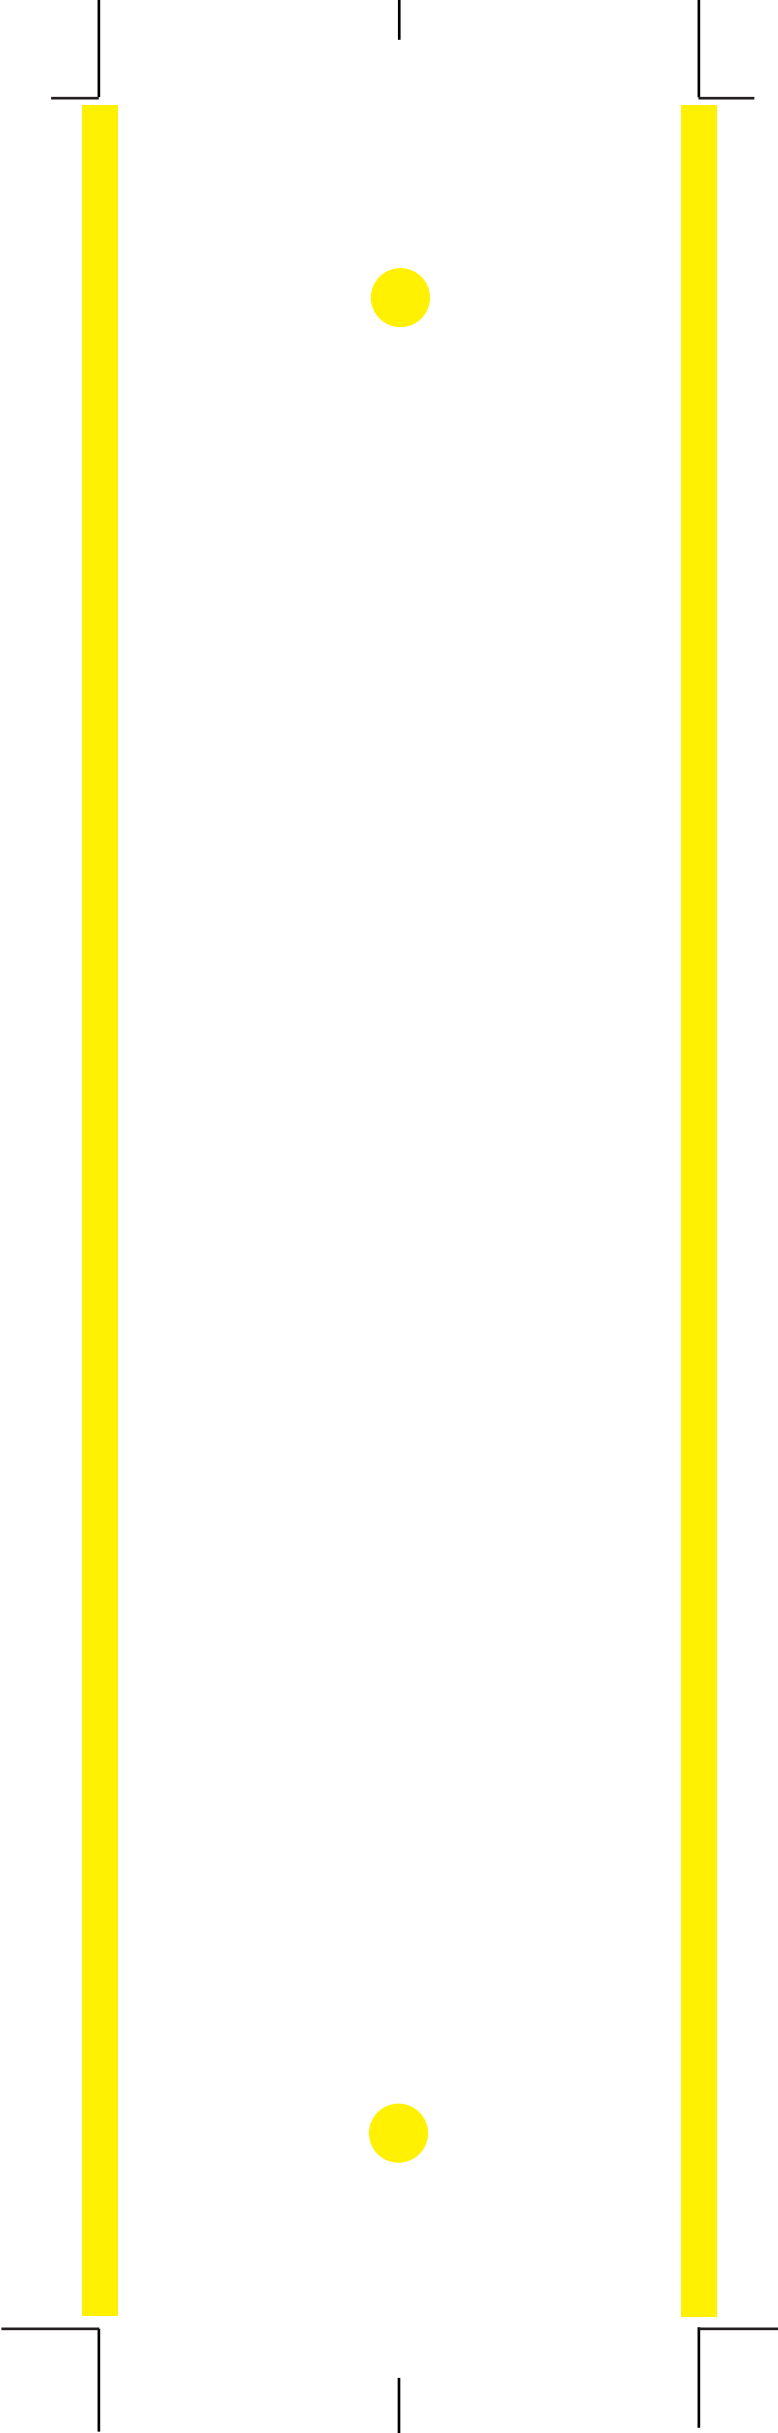

2.5" Poly Binder-Round Ring
Sheet size = 11" x 8.5"+.5"

Spine length = 3 1/8" (3.125")

Overall length = 26 3/8" (26.375")

Overall height = 11 5/8" (11.625")

Do Not place art in yellow areas